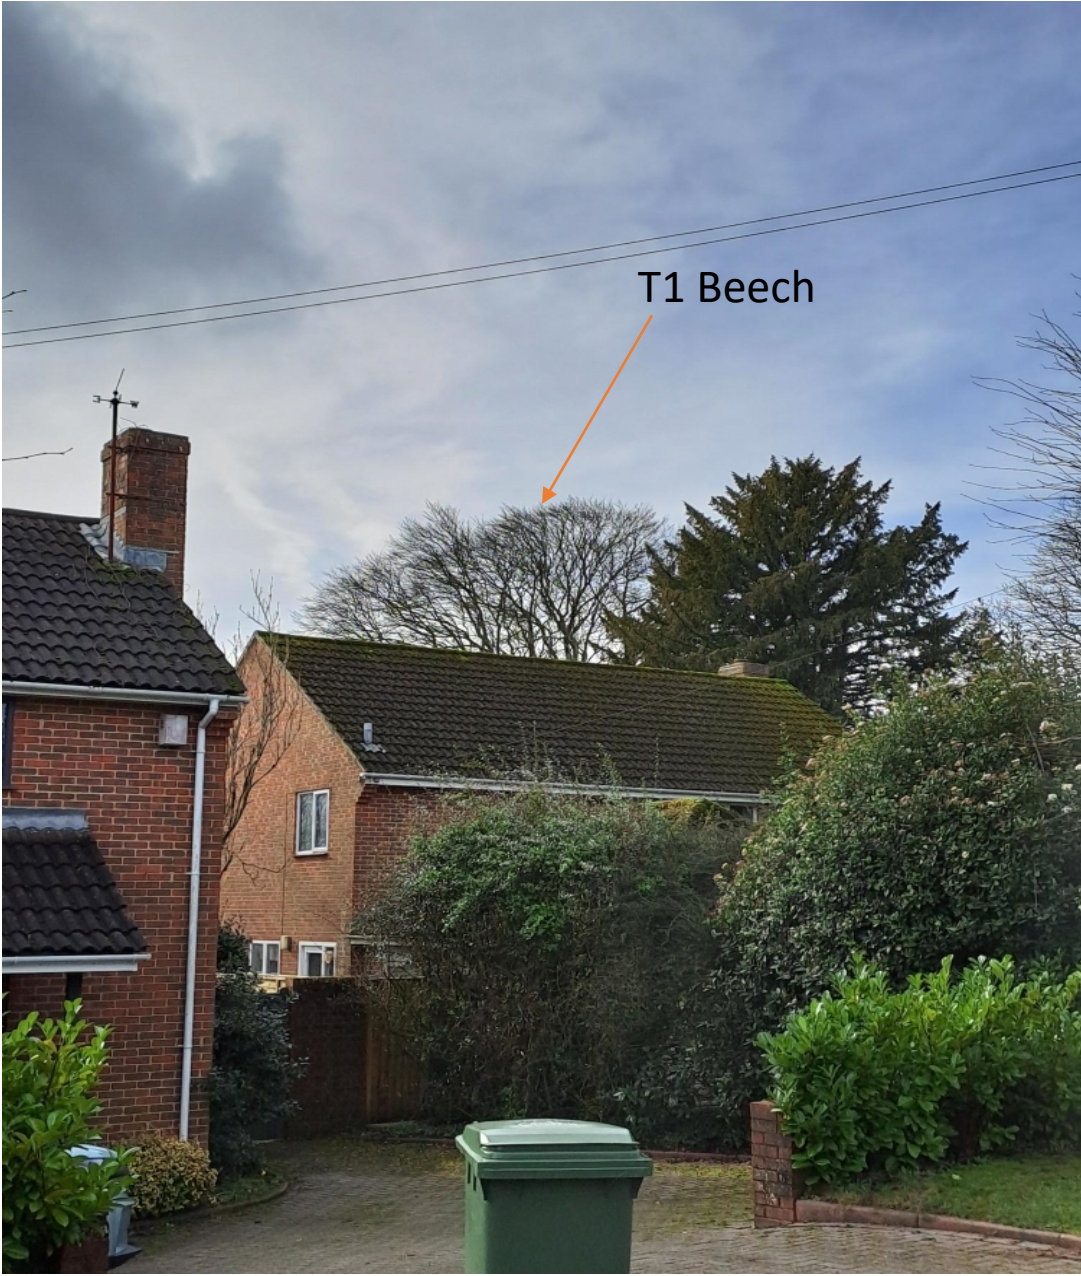

Confirmation of TPO 2346
Land at Chilcombe St Giles
Northbrook Avenue
Winchester

T1 Beech

T1
Beech

Recommendation To confirm TPO 2346